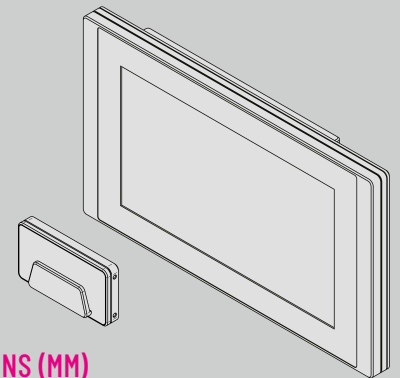

DIMENSIONS WINE COOLER (MM)

W 250 | H 690 | D 230

WEIGHT

22 kg

POWER SUPPLY

230 V AC

DIMENSIONS (MM)

9"-SCREEN: W 160 | H 270 | D 71

CHARGER: W 92 | H 50 | D 19